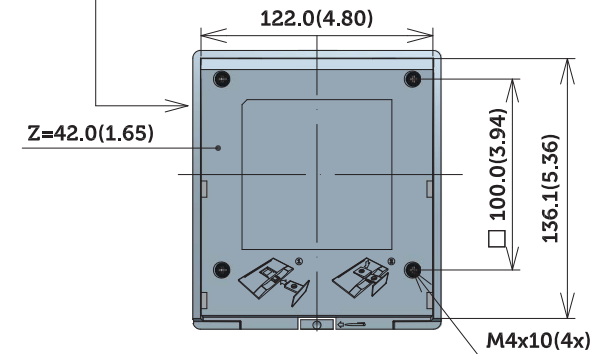

# SE1918HV Outline Dimension

Unit : mm(inch)  
 Dimension : Nominal  
 Drawing : Not to scale

# SE2018HV/SE2018HR Outline Dimension

Unit : mm(inch)  
Dimension : Nominal  
Drawing : Not to scale

# SE2218HV Outline Dimension

Unit : mm(inch)  
 Dimension : Nominal  
 Drawing : Not to scale