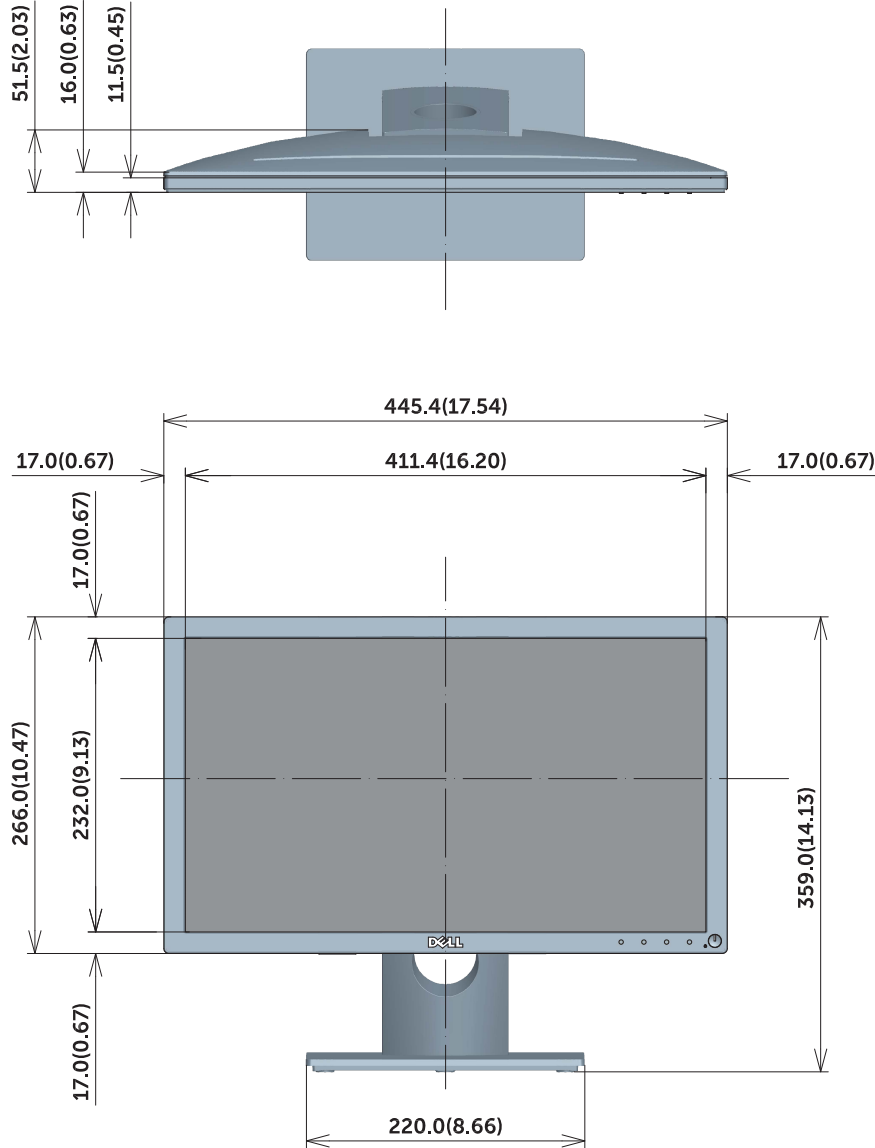

# SE1918HV Outline Dimension

Unit : mm(inch)  
 Dimension : Nominal  
 Drawing : Not to scale

# SE2018HV/SE2018HR Outline Dimension

Unit : mm(inch)  
Dimension : Nominal  
Drawing : Not to scale

# SE2218HV Outline Dimension

Unit : mm(inch)  
 Dimension : Nominal  
 Drawing : Not to scale