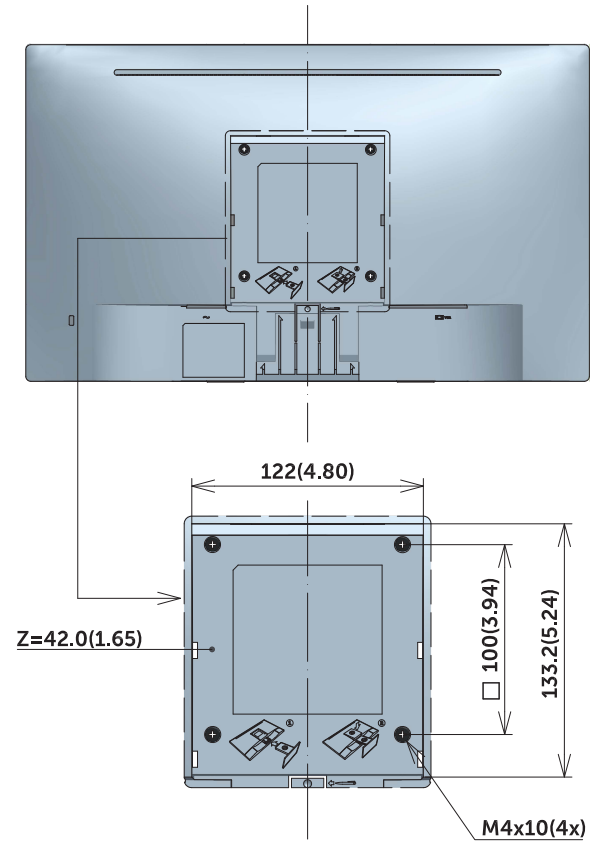

# SE1918HV Outline Dimension

Unit : mm(inch)  
 Dimension : Nominal  
 Drawing : Not to scale

# SE2018HV/SE2018HR Outline Dimension

Unit : mm(inch)  
Dimension : Nominal  
Drawing : Not to scale

# SE2218HV Outline Dimension

Unit : mm(inch)  
 Dimension : Nominal  
 Drawing : Not to scale