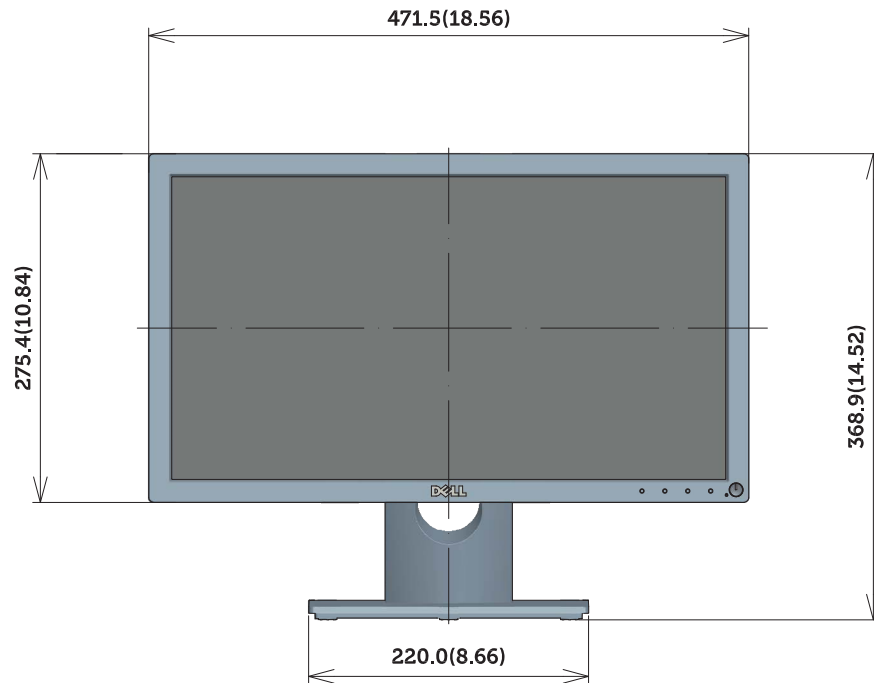

# SE1918HV Outline Dimension

Unit : mm(inch)  
 Dimension : Nominal  
 Drawing : Not to scale

# SE2018HV/SE2018HR Outline Dimension

Unit : mm(inch)  
Dimension : Nominal  
Drawing : Not to scale

# SE2218HV Outline Dimension

Unit : mm(inch)  
 Dimension : Nominal  
 Drawing : Not to scale