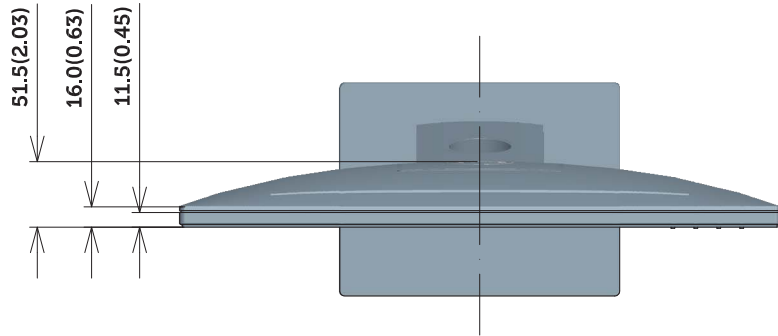

# SE1918HV Outline Dimension

Unit : mm(inch)  
 Dimension : Nominal  
 Drawing : Not to scale

# SE2018HV/SE2018HR Outline Dimension

Unit : mm(inch)  
Dimension : Nominal  
Drawing : Not to scale

# SE2218HV Outline Dimension

Unit : mm(inch)  
 Dimension : Nominal  
 Drawing : Not to scale